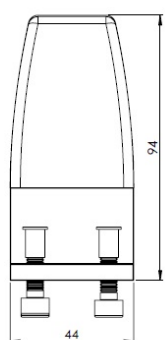

## Description:

Partition Panel Clamp, Back-To-Back, Alu, White Painted, F/4-8 mm Panel Thickness. Incl. 4 Pcs of Bolts M6x25mm & 4 Pcs. of, Plastic Caps

## Item number:

22.10.810-0

Units	Box	Carton	HS Code	Barcode
Pcs.	1	100	7616991099	
				5704866503303

Back-To-Back