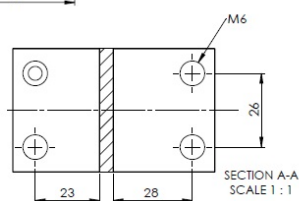

SISO A/S

Mileparken 11
DK-2740 Skovlunde
Denmark
VAT: DK 24786013

Phone +45 45 830 900

www.siso.dk
siso@siso.dk

Danske Bank
Nytorv Branch
Copenhagen
SWIFT: DABADKKK

Account no.
4180 3112 112936
IBAN Account
DK7230003112112936