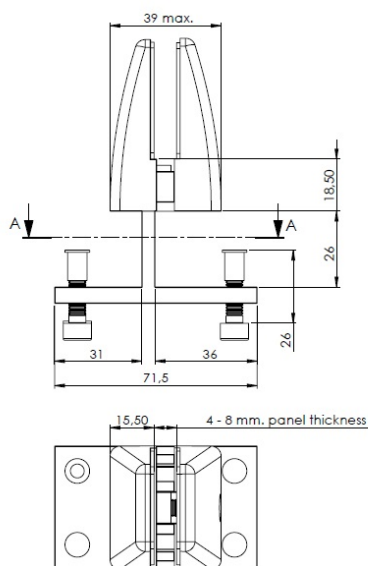

## Description:

Partition Panel Clamp, Back-To-Back, Alu, White Painted, F/4-8 mm Panel Thickness. Incl. 4 Pcs of Bolts M6x25mm & 4 Pcs. of, Plastic Caps

## Item number:

22.10.810-0

Units	Box	Carton	HS Code	Barcode
Pcs.	1	100	7616991099	
				5704866503303

Back-To-Back